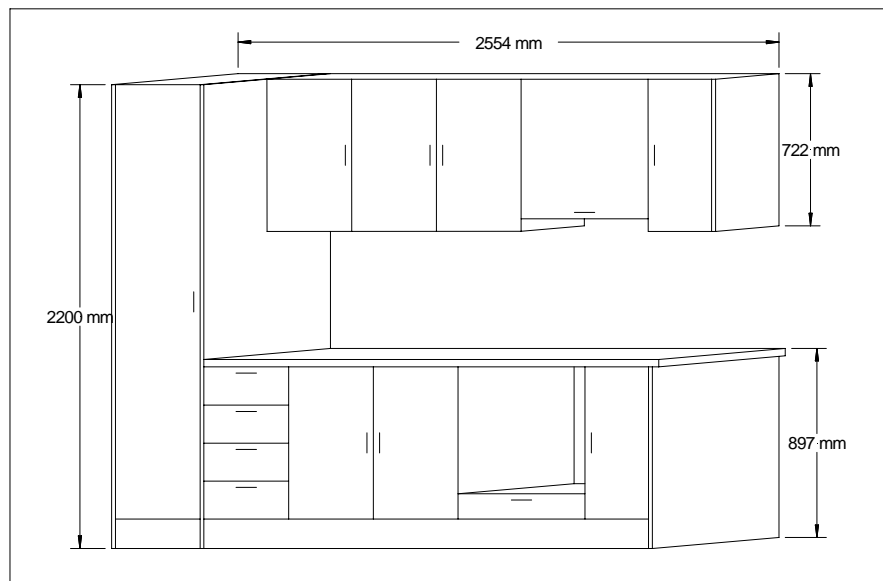

Special offer

Ready to Assemble

Postform benchtops using popular Laminex colours
Vinyl wrap doors in Antique white/white doors & panels
with a pencil edge design

Perfect for factory lunch rooms

~~\$2190~~