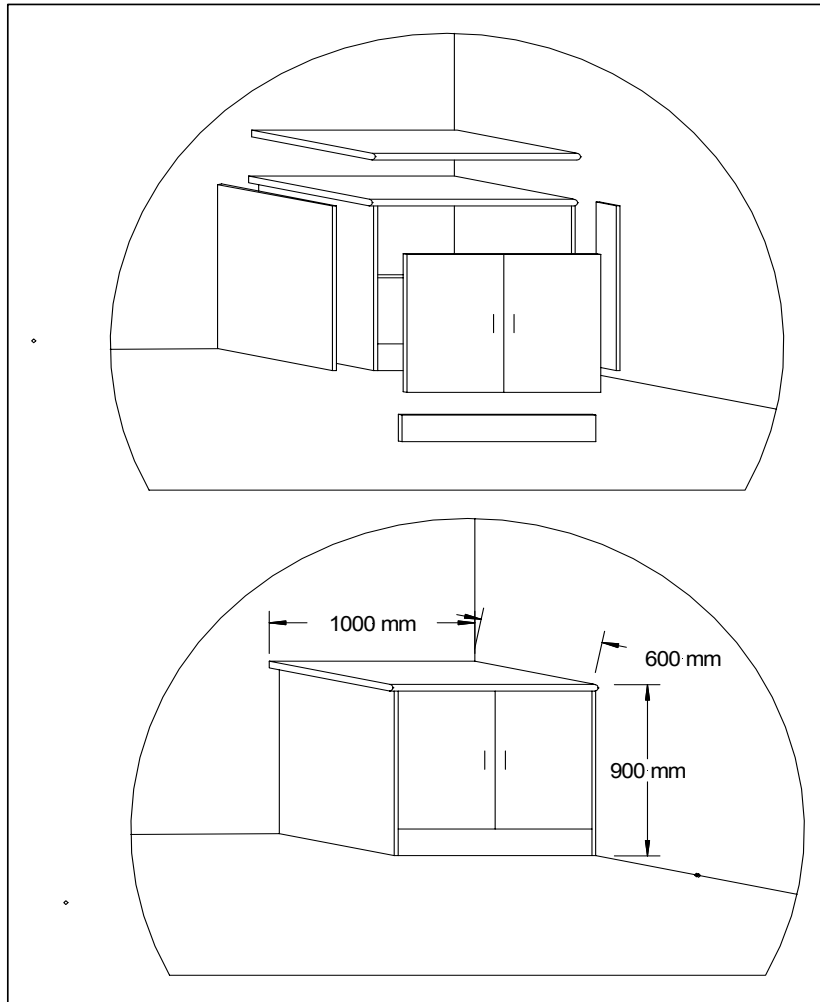

Laundry Cabinets

Ready to assemble

They can be assembled if wall is either left or right

Available: in 3 laminate top colours and 3 door materials Vic Ash, Vinyl and Laminate price inc GST

<i>VINYL DOORS TEXTURE WHITE SQUARE HEAD:</i>	\$ 380.00 EACH	\$ 305.00 PER 20**
<i>LAMINATE DOORS ANTIQUE WHITE:</i>	\$ 380.00 EACH	\$ 305.00 PER 20**
<i>VIC ASH SOLID TIMBER DOORS INC VENEER PANELS :</i>	\$ 570.00 EACH	\$ 450.00 PER 20**