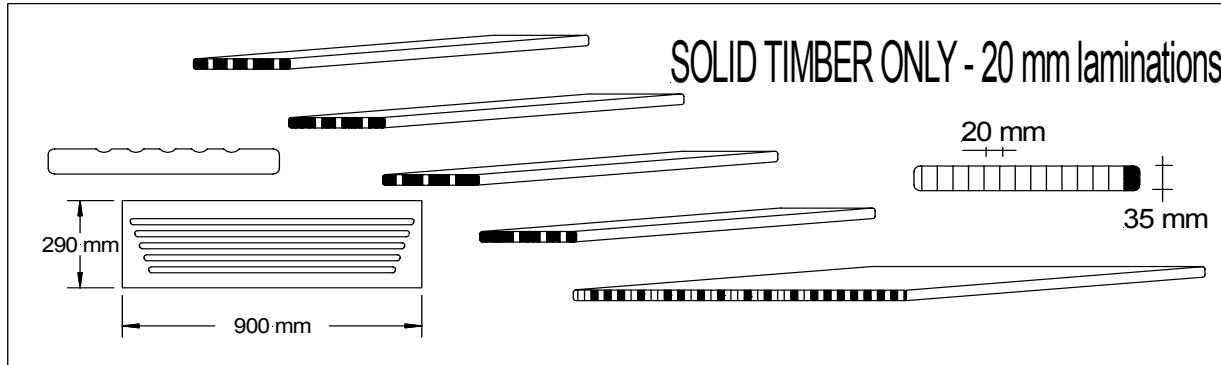

Stair Treads

Supplied Raw Slab with or without bull nosing or varnished with 2 pack polyurethane ready finished.

35 mm thick

SOLID TIMBER STAIR TREADS

PREMIUM GRADE ONLY - NO BUTT JOINTS

PRICE PER SQUARE METRE 35 MM THICK inc GST